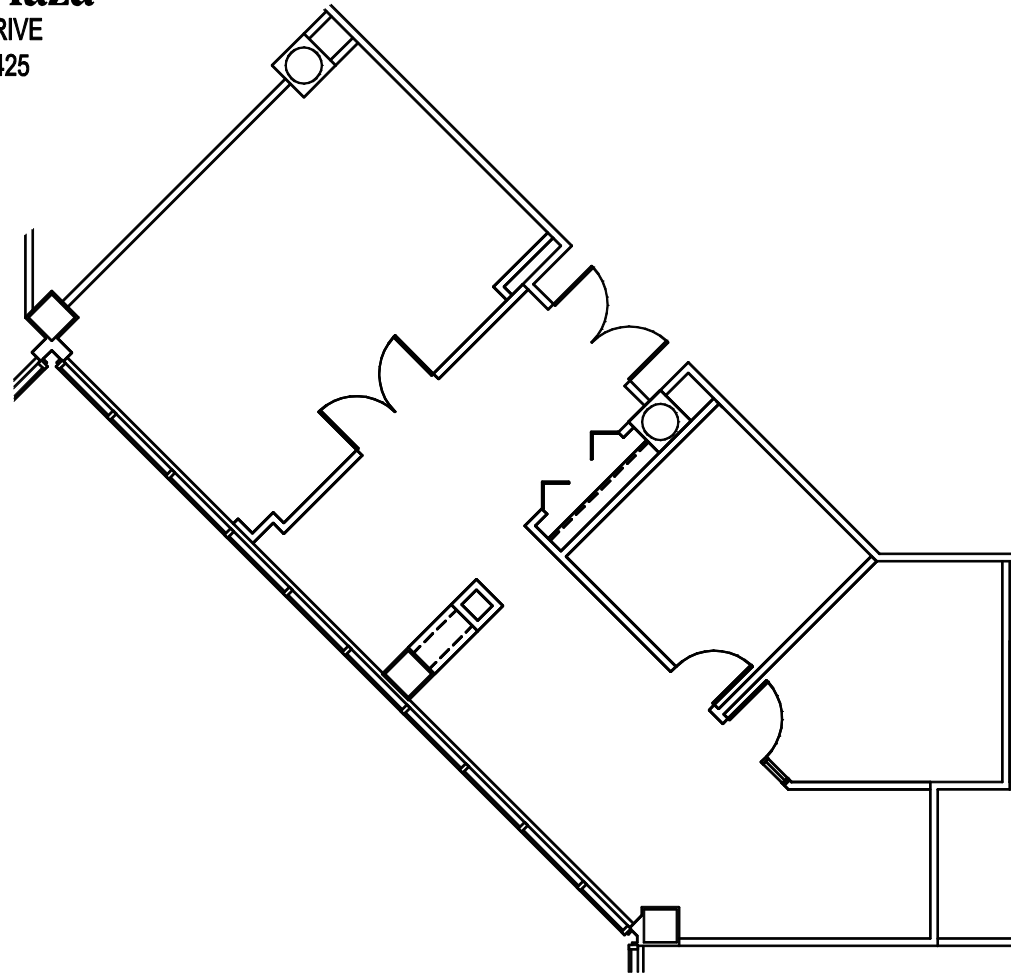

International Plaza

7900 INTERNATIONAL DRIVE
BLOOMINGTON, MN 55425

LOCATION KEY

SUITE: 635

AREA: 1,565 R.S.F.

10.19.06

SCALE: 3/32" = 1'-0"

MANAGED BY: